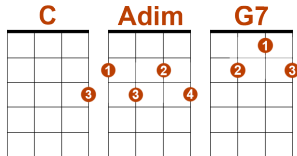

Let It Snow – www.tab-ukulele.com

Les accords :

Intro

Rythme :

1 er accord Bas/BAS 2em accord BAS/BAS 3em accord BAS/BAS/HAUT/HAUT/BAS

Couplet 1

Oh, the weather outside is frightful,

But the fire is so delightful