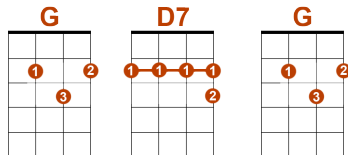

Refrain

When we finally kiss good night,