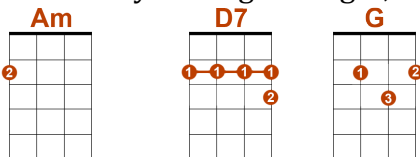

How I'll hate going out in the storm