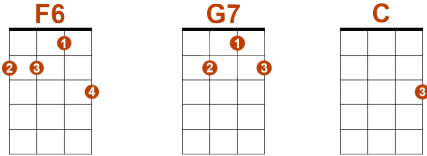

Let It Snow – www.tab-ukulele.com

Les accords :

Intro

Rythme :

1 er accord Bas/BAS 2em accord BAS/BAS 3em accord BAS/BAS/HAUT/HAUT/BAS

Couplet 1

Oh, the weather outside is frightful,

But the fire is so delightful

And since we've no place to go,

Let it snow, let it snow, let it snow

Couplet 2

It doesn't show signs of stopping

And I brought some com for popping

The lights are turned way down low,

Let it snow, let it snow, let it snow