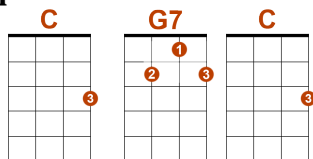

Couplet 3

The fire is slowly dying