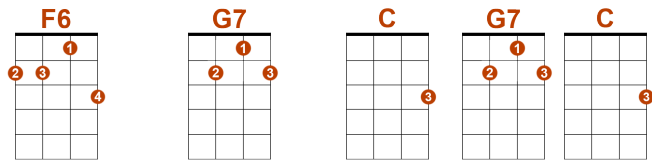

Let it snow, let it snow, let it snow.