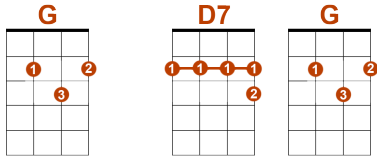

But if you really hold me tight,