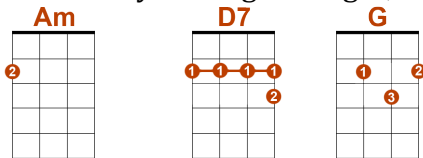

How I'll hate going out in the storm