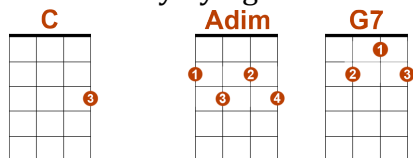

And, my dear, we're still good-bye-ing,