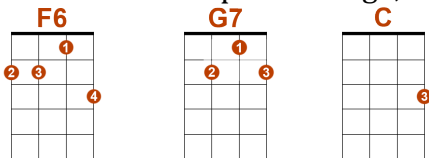

Let It Snow – www.tab-ukulele.com

Les accords :

Intro

Rythme :

1 er accord Bas/BAS 2em accord BAS/BAS 3em accord BAS/BAS/HAUT/HAUT/BAS

Couplet 1

Oh, the weather outside is frightful,

But the fire is so delightful

And since we've no place to go,

Let it snow, let it snow, let it snow

Couplet 2

It doesn't show signs of stopping

And I brought some com for popping

The lights are turned way down low,

Let it snow, let it snow, let it snow