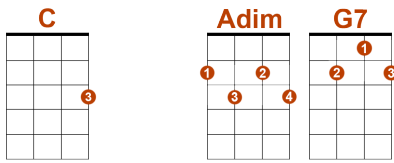

Let It Snow – www.tab-ukulele.com

Les accords :

Intro

Rythme :

1 er accord Bas/BAS 2em accord BAS/BAS 3em accord BAS/BAS/HAUT/HAUT/BAS

Couplet 1

Oh, the weather outside is frightful,

But the fire is so delightful

And since we've no place to go,

Let it snow, let it snow, let it snow

Couplet 2

It doesn't show signs of stopping

And I brought some com for popping

The lights are turned way down low,

Let it snow, let it snow, let it snow