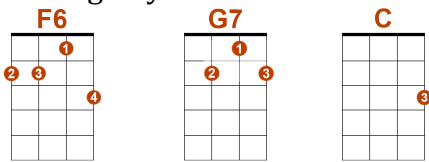

Let it snow, let it snow, let it snow.