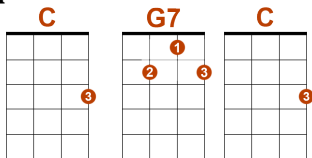

Couplet 3

The fire is slowly dying