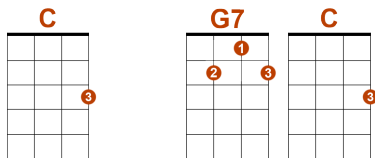

Let It Snow – www.tab-ukulele.com

Les accords :

Intro

Rythme :

1 er accord Bas/BAS 2em accord BAS/BAS 3em accord BAS/BAS/HAUT/HAUT/BAS

Couplet 1

Oh, the weather outside is frightful,

But the fire is so delightful