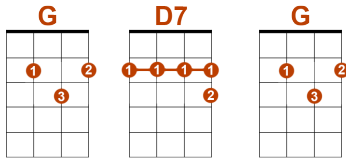

Refrain

When we finally kiss good night,