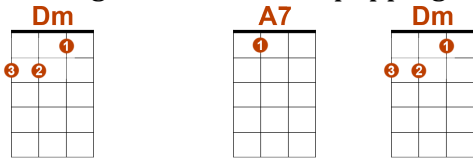

Let It Snow – www.tab-ukulele.com

Les accords :

Intro

Rythme :

1 er accord Bas/BAS 2em accord BAS/BAS 3em accord BAS/BAS/HAUT/HAUT/BAS

Couplet 1

Oh, the weather outside is frightful,

But the fire is so delightful

And since we've no place to go,

Let it snow, let it snow, let it snow

Couplet 2

It doesn't show signs of stopping

And I brought some com for popping

The lights are turned way down low,

Let it snow, let it snow, let it snow