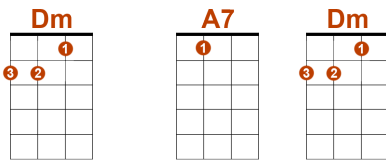

But as long as you love me so.