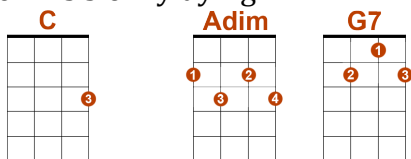

And, my dear, we're still good-bye-ing,