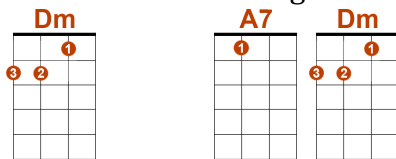

Let It Snow – www.tab-ukulele.com

Les accords :

Intro

Rythme :

1 er accord Bas/BAS 2em accord BAS/BAS 3em accord BAS/BAS/HAUT/HAUT/BAS

Couplet 1

Oh, the weather outside is frightful,

But the fire is so delightful