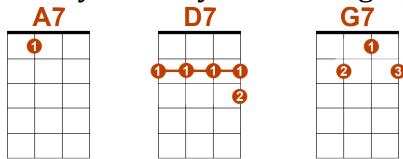

All the way home I'll be warm.