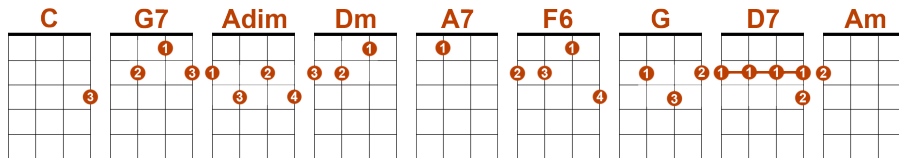

Let It Snow – www.tab-ukulele.com

Les accords :

Intro

Rythme :

1 er accord Bas/BAS 2em accord BAS/BAS 3em accord BAS/BAS/HAUT/HAUT/BAS

Couplet 1

Oh, the weather outside is frightful,

But the fire is so delightful

And since we've no place to go,

Let it snow, let it snow, let it snow

Couplet 2

It doesn't show signs of stopping

And I brought some com for popping

The lights are turned way down low,

Let it snow, let it snow, let it snow