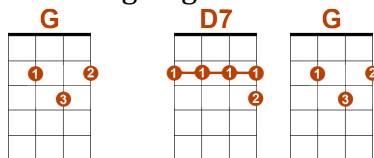

Let It Snow – www.tab-ukulele.com

Les accords :

Intro

Rythme :

1 er accord Bas/BAS 2em accord BAS/BAS 3em accord BAS/BAS/HAUT/HAUT/BAS

Couplet 1

Oh, the weather outside is frightful,

But the fire is so delightful

And since we've no place to go,

Let it snow, let it snow, let it snow

Couplet 2

It doesn't show signs of stopping

And I brought some com for popping

The lights are turned way down low,

Let it snow, let it snow, let it snow

But as long as you love me so.

Let it snow, let it snow, let it snow.

Refrain

When we finally kiss good night,

How I'll hate going out in the storm

But if you really hold me tight,

All the way home I'll be warm.