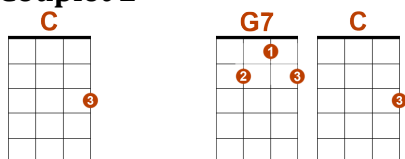

Let It Snow – www.tab-ukulele.com

Les accords :

Intro

Rythme :

1 er accord Bas/BAS 2em accord BAS/BAS 3em accord BAS/BAS/HAUT/HAUT/BAS

Couplet 1

Oh, the weather outside is frightful,

But the fire is so delightful

And since we've no place to go,

Let it snow, let it snow, let it snow

Couplet 2

It doesn't show signs of stopping

And I brought some com for popping

The lights are turned way down low,

Let it snow, let it snow, let it snow