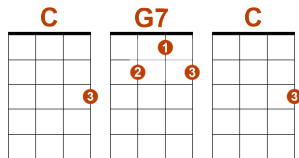

Let It Snow – www.tab-ukulele.com

Les accords :

Intro

Rythme :

1 er accord Bas/BAS 2em accord BAS/BAS 3em accord BAS/BAS/HAUT/HAUT/BAS

Couplet 1

Oh, the weather outside is frightful,

But the fire is so delightful

And since we've no place to go,

Let it snow, let it snow, let it snow

Couplet 2

It doesn't show signs of stopping

And I brought some com for popping

The lights are turned way down low,

Let it snow, let it snow, let it snow