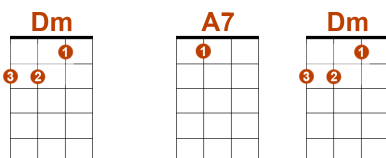

But as long as you love me so.