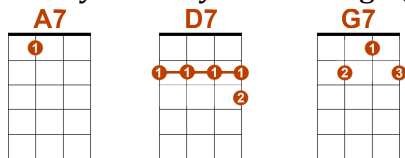

All the way home I'll be warm.