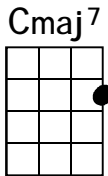

Tonight You Belong to Me

Music by Lee David, Lyrics by Billy Rose, 1926

Chords in this song:

Intro #1: 4 beats per chord

1

G

2

G7

But to-night you be-long to me.

Verse 2

Al-though (although) we're a-part,

You're part of my heart,

And to-night you be-long to me.

Bridge

Way down ...

How sweet ...