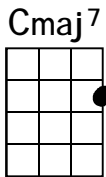

Tonight You Belong to Me

Music by Lee David, Lyrics by Billy Rose, 1926

Chords in this song:

Intro #1: 4 beats per chord

1

G

2

G7

Verse 1

I know (I know) you be-long

To somebody new,

But to-night you be-long to me.

Verse 2

Al-though (although) we're a-part,

You're part of my heart,

And to-night you be-long to me.